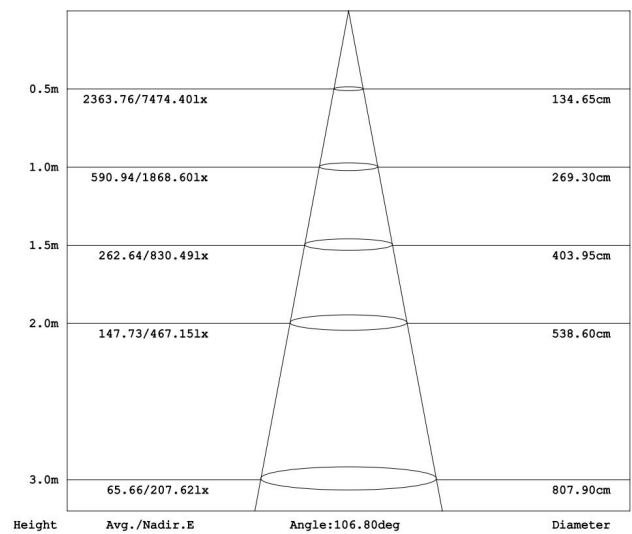

### Line-Up

Model No.	Watts(W)	Light Output(lm)	Dimension(mm)	Light Color(K)	Beam Angle(Degree)
WPG60WLV50K	60 ± 10%	7200 -10%	365 * 235 * 190	5000K	90
WPG60WLV30K	60 ± 10%	6600 -10%	365 * 235 * 190	3000K	90

# LED WALL PACK LIGHT

WPG60WLV50K

Category	Specifications	Unit
Watts	60	W
Lumens per Watt(Efficacy)	120	Lm/W
Light Output	7200	lm
Light Color(CCT)	5000	K
Beam Angle	90	°(degree)
Color Accuracy(CRI)	70	Ra
Product Weight	2400	G
Rating Life	45000	H
Base	Line interface	
Input Voltage	120-347	V

Luminance Intensity Distribution

Cone Lux Diagram

# LED WALL PACK LIGHT

WPG60WL30K

Category	Specifications	Unit
Watts	60	W
Lumens per Watt(Efficacy)	110	Lm/W
Light Output	6600	lm
Light Color(CCT)	3000	K
Beam Angle	90	°(degree)
Color Accuracy(CRI)	70	Ra
Product Weight	2400	G
Rating Life	45000	H
Base	Line interface	
Input Voltage	120-347	V