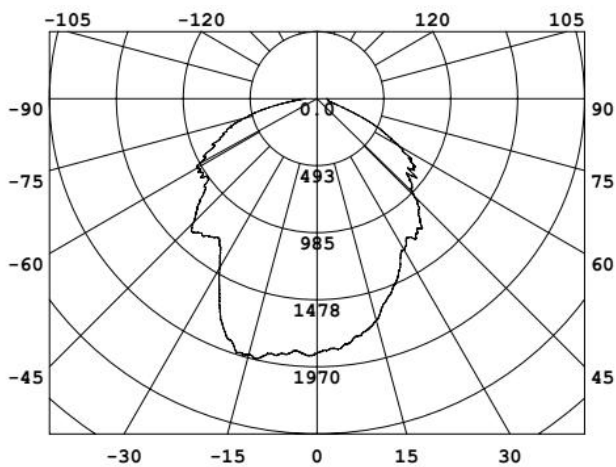

LED WALL PACK LIGHT

WPG60WLV50K

Category	Specifications	Unit
Watts	60	W
Lumens per Watt(Efficacy)	120	Lm/W
Light Output	7200	lm
Light Color(CCT)	5000	K
Beam Angle	90	°(degree)
Color Accuracy(CRI)	70	Ra
Product Weight	2400	G
Rating Life	45000	H
Base	Line interface	
Input Voltage	120-347	V

Luminance Intensity Distribution