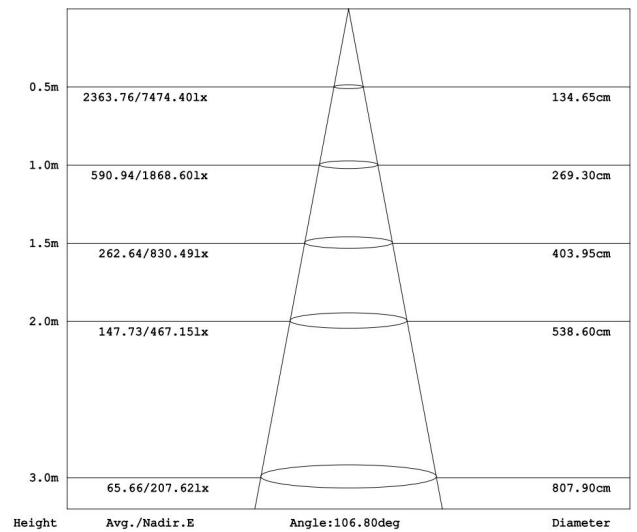

# LED WALL PACK LIGHT

WPG60WLV50K

Category	Specifications	Unit
Watts	60	W
Lumens per Watt(Efficacy)	120	Lm/W
Light Output	7200	lm
Light Color(CCT)	5000	K
Beam Angle	90	°(degree)
Color Accuracy(CRI)	70	Ra
Product Weight	2400	G
Rating Life	45000	H
Base	Line interface	
Input Voltage	120-347	V

Luminance Intensity Distribution

Cone Lux Diagram

# LED WALL PACK LIGHT

WPG60WL30K

Category	Specifications	Unit
Watts	60	W
Lumens per Watt(Efficacy)	110	Lm/W
Light Output	6600	lm
Light Color(CCT)	3000	K
Beam Angle	90	°(degree)
Color Accuracy(CRI)	70	Ra
Product Weight	2400	G
Rating Life	45000	H
Base	Line interface	
Input Voltage	120-347	V