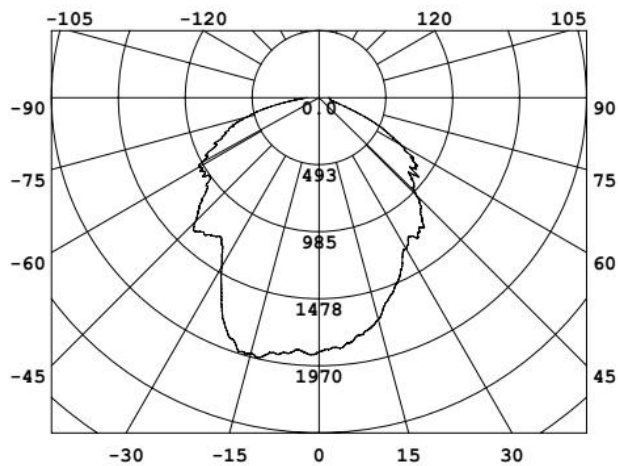

LED WALL PACK LIGHT

WPG60WL30K

Category	Specifications	Unit
Watts	60	W
Lumens per Watt(Efficacy)	110	Lm/W
Light Output	6600	lm
Light Color(CCT)	3000	K
Beam Angle	90	°(degree)
Color Accuracy(CRI)	70	Ra
Product Weight	2400	G
Rating Life	45000	H
Base	Line interface	
Input Voltage	120-347	V

Luminance Intensity Distribution