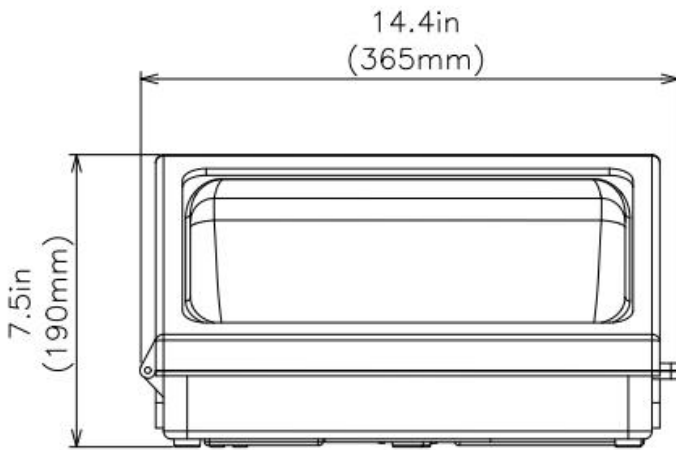

LED WALL PACK LIGHT

Material	ADC12	IP	Wet location
	PC