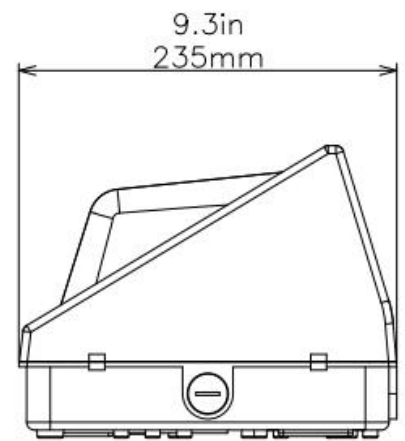

LED WALL PACK LIGHT

Material	ADC12	IP	Wet location
	PC